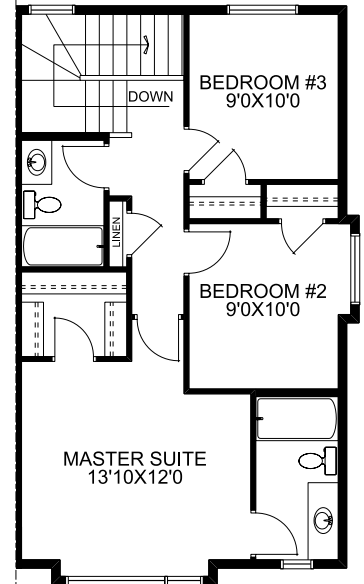

Lismore

- 2 storey
- 3 bedrooms, 2.5 baths
- Main floor laundry
- 9' ceilings main floor
- Spacious main floor living room
- Master suite featuring a walk-in closet and ensuite
- Garage pad at rear of home
- Front and rear landscaping
- Front ornamental fence
- Front foyer closet

Main Floor

Upper Floor

Main Floor

Upper Floor

SQUARE FOOTAGES
 MAIN FLOOR - 668 SQ.FT.
 UPPER FLOOR - 690 SQ.FT.
 TOTAL - 1358 SQ.FT.

SQUARE FOOTAGES
 MAIN FLOOR - 673 SQ.FT.
 UPPER FLOOR - 695 SQ.FT.
 TOTAL - 1368 SQ.FT.