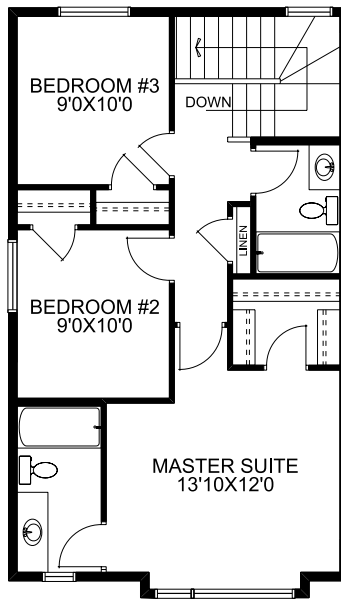

Lismore

- 2 storey
- 3 bedrooms, 2.5 baths
- Main floor laundry
- 9' ceilings main floor
- Spacious main floor living room
- Master suite featuring a walk-in closet and ensuite
- Garage pad at rear of home
- Front and rear landscaping
- Front ornamental fence
- Front foyer closet

Main Floor

Upper Floor

Main Floor

Upper Floor

SQUARE FOOTAGES
 MAIN FLOOR - 668 SQ.FT.
 UPPER FLOOR - 690 SQ.FT.
 TOTAL - 1358 SQ.FT.

SQUARE FOOTAGES
 MAIN FLOOR - 673 SQ.FT.
 UPPER FLOOR - 695 SQ.FT.
 TOTAL - 1368 SQ.FT.