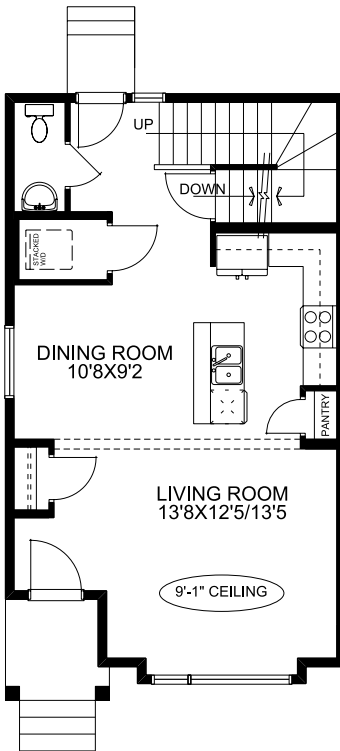

Lismore

- 2 storey
- 3 bedrooms, 2.5 baths
- Main floor laundry
- 9' ceilings main floor
- Spacious main floor living room
- Master suite featuring a walk-in closet and ensuite
- Garage pad at rear of home
- Front and rear landscaping
- Front ornamental fence
- Front foyer closet

Main Floor

Upper Floor

Main Floor

Upper Floor

SQUARE FOOTAGES
 MAIN FLOOR - 668 SQ.FT.
 UPPER FLOOR - 690 SQ.FT.
 TOTAL - 1358 SQ.FT.

SQUARE FOOTAGES
 MAIN FLOOR - 673 SQ.FT.
 UPPER FLOOR - 695 SQ.FT.
 TOTAL - 1368 SQ.FT.