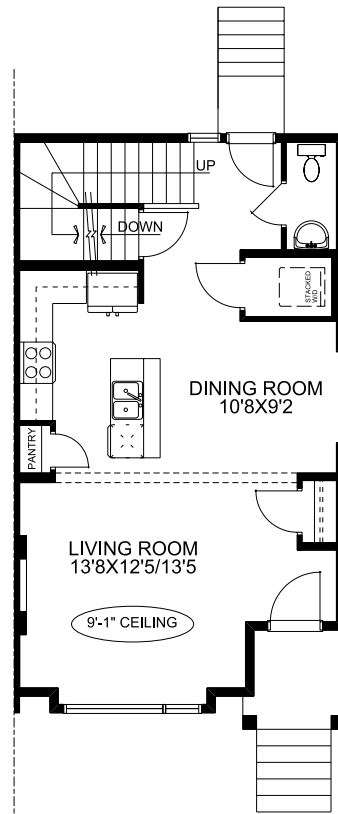

Lismore

- 2 storey
- 3 bedrooms, 2.5 baths
- Main floor laundry
- 9' ceilings main floor
- Spacious main floor living room
- Master suite featuring a walk-in closet and ensuite
- Garage pad at rear of home
- Front and rear landscaping
- Front ornamental fence
- Front foyer closet

Main Floor

Upper Floor

Main Floor

Upper Floor

SQUARE FOOTAGES
 MAIN FLOOR - 668 SQ.FT.
 UPPER FLOOR - 690 SQ.FT.
 TOTAL - 1358 SQ.FT.

SQUARE FOOTAGES
 MAIN FLOOR - 673 SQ.FT.
 UPPER FLOOR - 695 SQ.FT.
 TOTAL - 1368 SQ.FT.