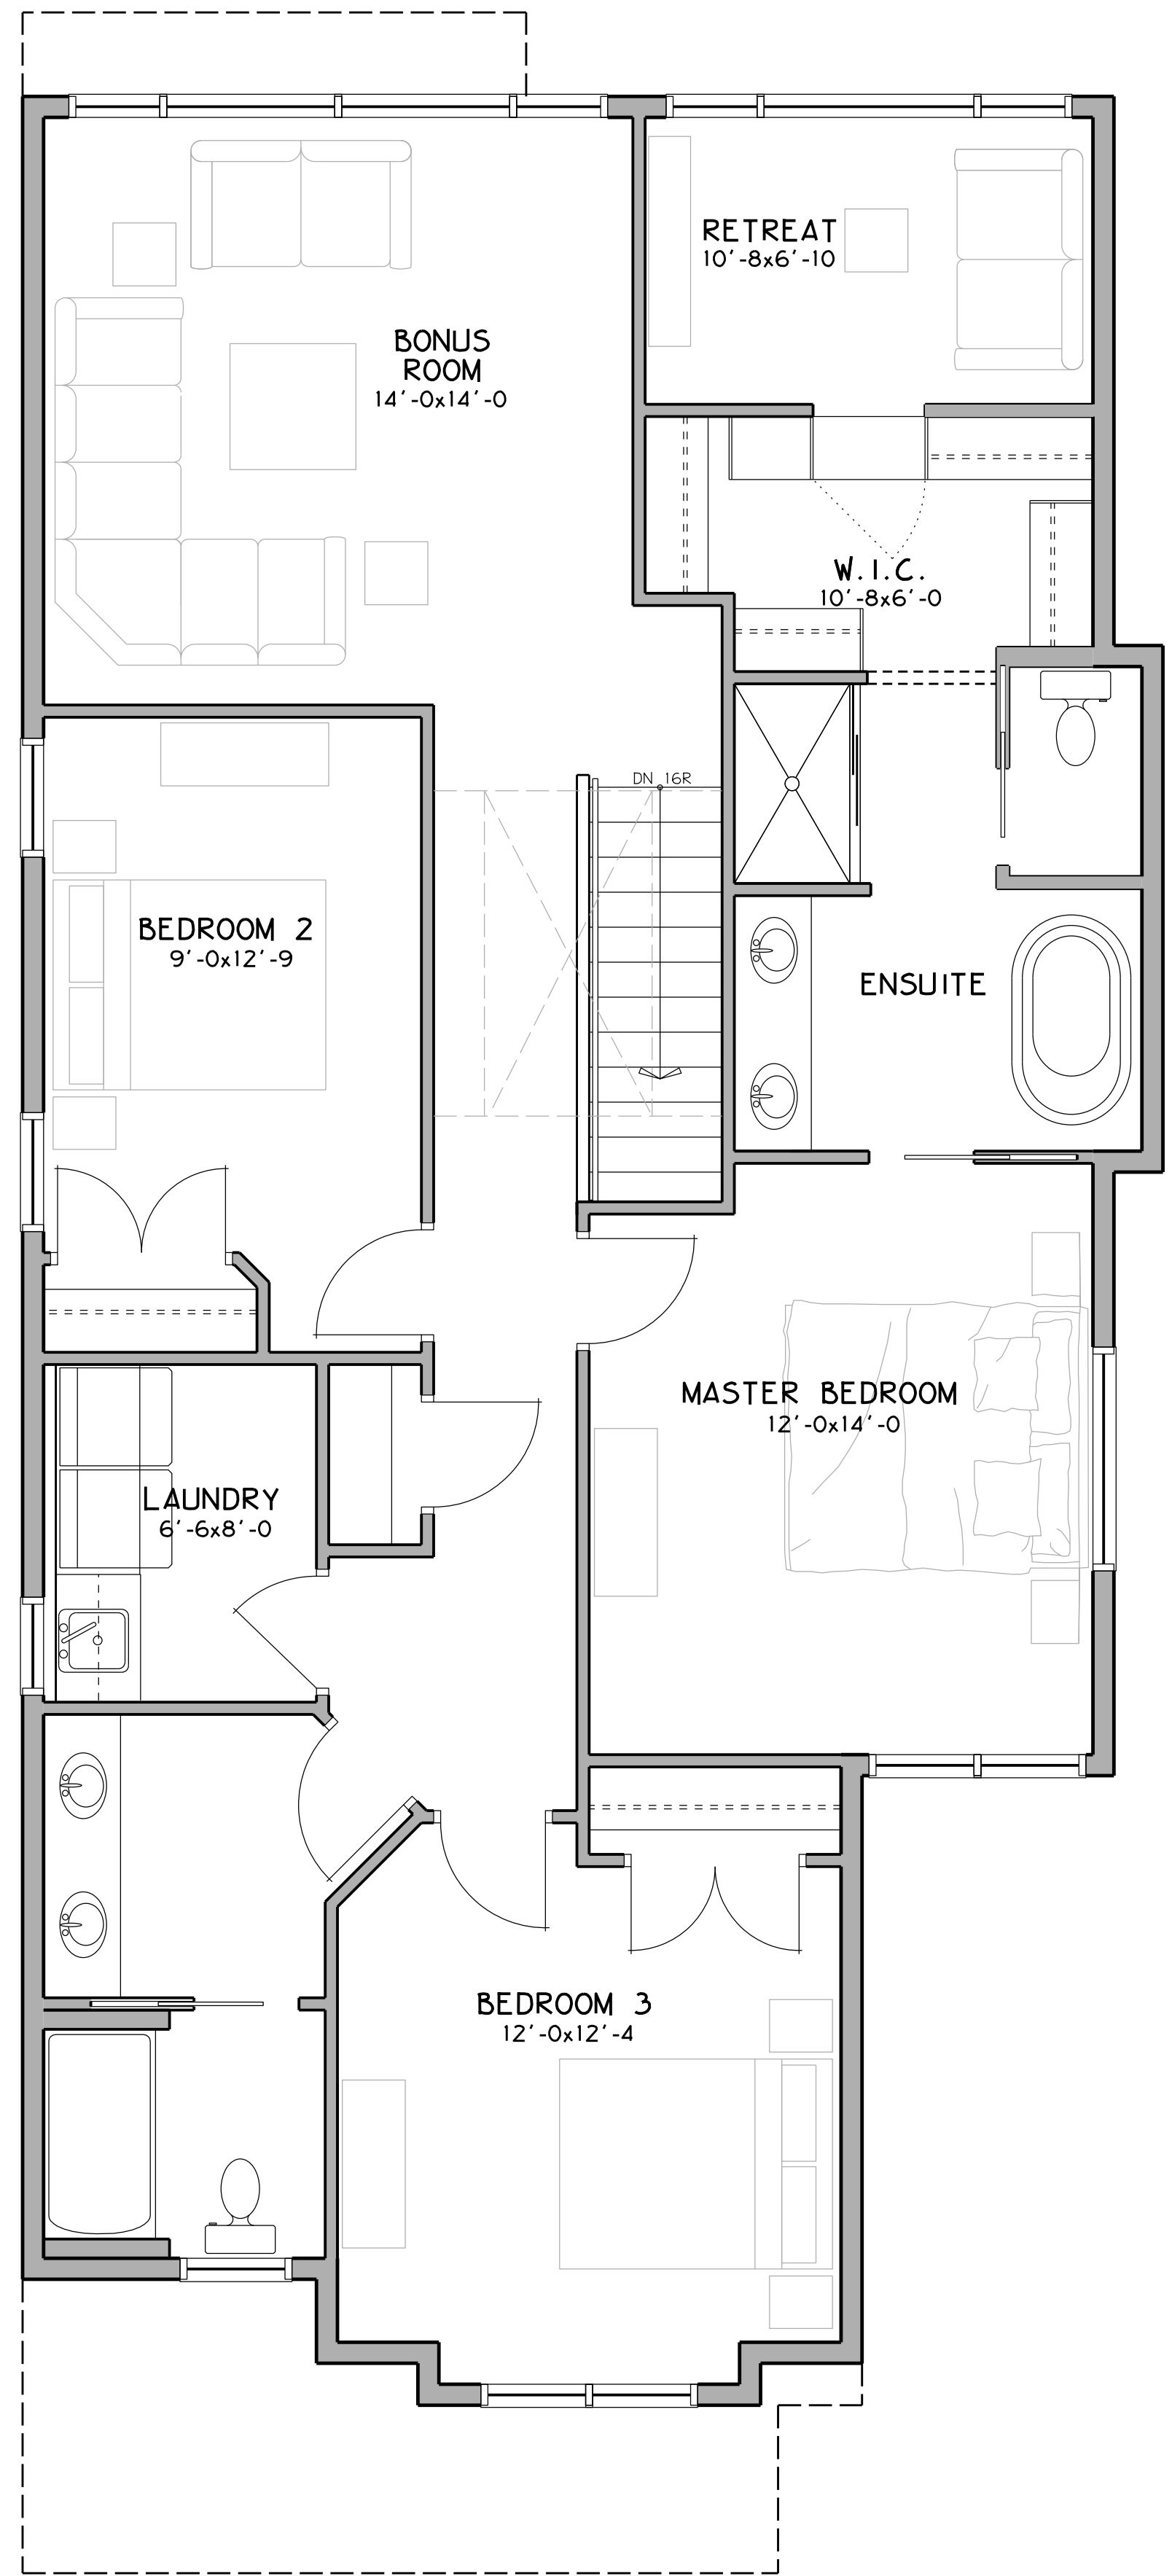

BRAEMAR VI

Main Floor

MAIN = 973 SQ.FT.

Upper Floor

1330 SQ.FT.

TOTAL = 2303 SQ.FT.

BRAEMAR VI