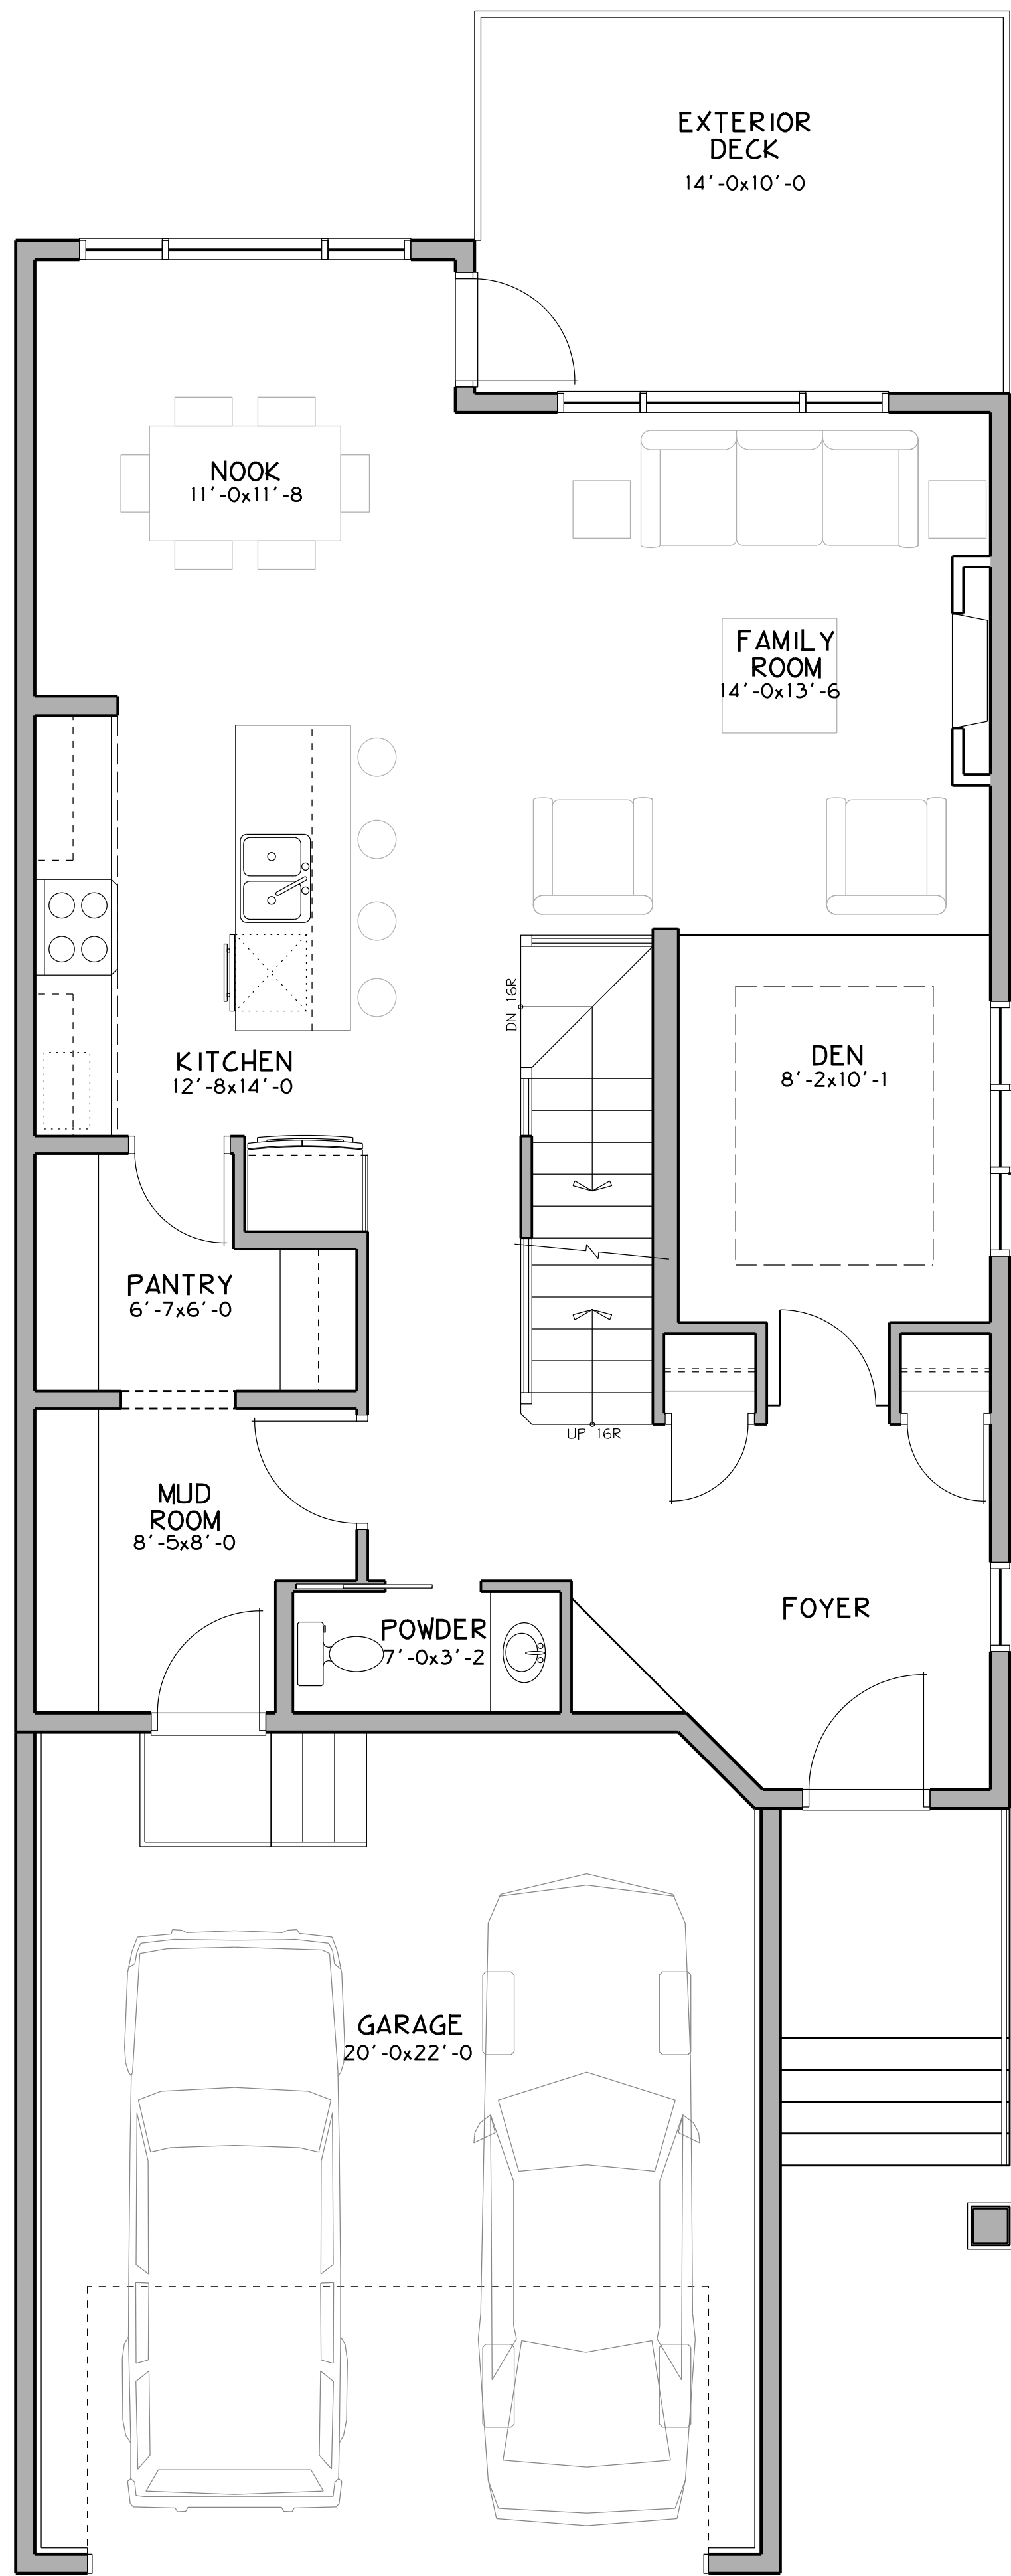

BRAEMAR VI

Main Floor

MAIN = 973 SQ.FT.

Upper Floor

1330 SQ.FT.

TOTAL = 2303 SQ.FT.

BRAEMAR VI