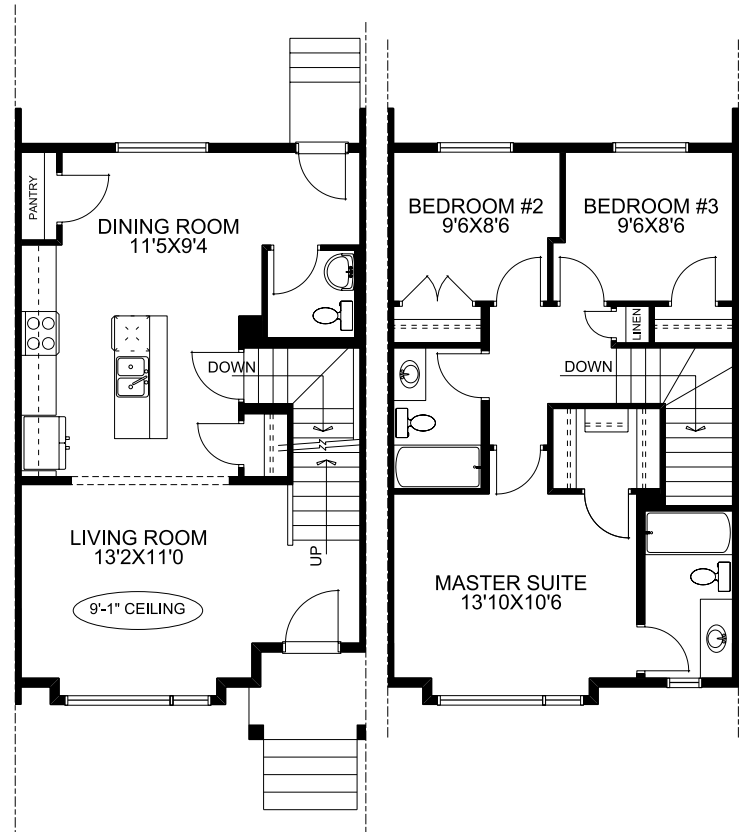

Lifford

2 Bedroom

- Two storey, 1238 sq.ft
- 2 bedrooms, 2.5 baths
- Upper floor laundry
- 9' ceilings main floor
- Spacious main floor living room
- Double Master suites featuring walk-in closets and ensuites
- Garage included at rear of home
- Front and rear landscaping
- Front ornamental fence

3 Bedroom

- Two storey, 1248 sq.ft
- 3 bedrooms, 2.5 baths
- Downstairs laundry
- 9' ceilings main floor
- Spacious main floor living room
- Master suite featuring a walk in closet and ensuite
- Garage included at rear of home
- Front and rear landscaping
- Front ornamental fence

Main Floor

Upper Floor

Main Floor

Upper Floor

McKEE HOMES

Your family home. Our family business.